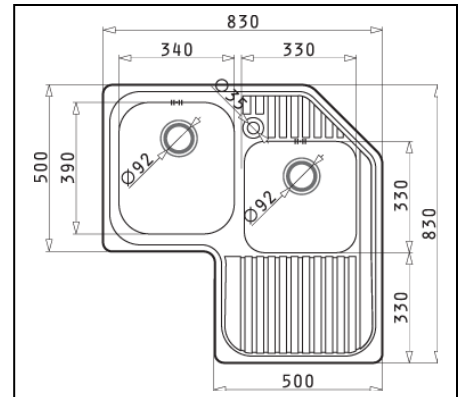

## Pyramis Celeste Stainless Steel Sinks

2 Bowls 1 Drain

- 10 Years Guarantee
- Available in Left or Right Drain