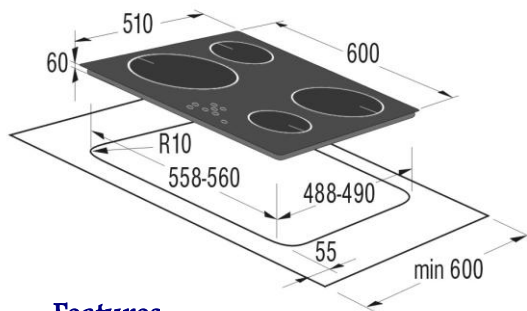

CENTROCASALINGA

Gorenje Built In Electric Induction Hob

IT641ORA-W - 303818

Induction Hob
Touch Control

Features

Line	Gorenje Ora-ĭto White
Type of control	SmartControl
Timer function	✓
BoilControl, prevents pots from boiling over	✓
PowerBoost function	✓
StayWarm	StayWarm function
SoftMelt	✓
Hob frame edges	Faceted front edge
SmartSense security function	✓
StopGo for maximum convenience	StopGo
Safety lock	Safety control hob lock
StopGo for maximum convenience	StopGo

- Total number of positions that can be used at the same time 4
- Number of electric cooking zones 4
- Number of induction plates 4
- Number of electric warming zones 4
- Location of control panel Outside control
- Basic external material of hob surface Ceramic Glass
- Width of the product (mm) 600 mm
- Height of the product (mm) 47 mm
- Depth of the product (mm) 510 mm
- Min width of installation niche (mm) 560 mm
- Min height of installation niche (mm) 43 mm
- Depth of installation niche (mm) 490 mm
- Width of the packed product (mm) 757mm
- Height of the packed product (mm) 130mm
- Depth of the packed product (mm) 931 mm