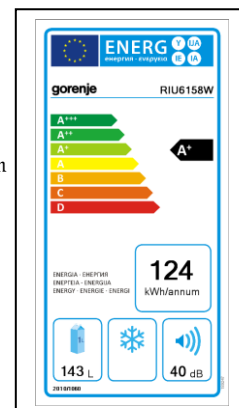

CENTRO CASALINGA

Gorenje Built In Larder Fridge

RIU6158W -189247

- Bottle trap
- 6 egg bins
- 1 Door shelves with lid in refrigerator door
- 2 tray-shelf in refrigerator door
- 1 crisper
- Adjustable feet
- Antibacterial protection
- Illuminated interior
- **Colour White**
- 5 Years Guarantee on Motor
- 3 Years Parts and Labour

A+ Class

Features

- Defrost process fridge section Automatic
- Number of Adjustable Shelves in fridge compartment 3
- Material of the shelves Glass
- Interior colour BK031; tinted bright grey-green, glossy
- Door hinge Right reversible
- Reversible door hinge
- Cover door installation system Fixed mounting

Energy / Performance

- Energy Efficiency Class A+
- Energy consumption (kWh) 0,339 kWh/24 h
- Total annual energy consumption (kWh) 124 kWh
- Refrigerator Net capacity (l) 143 l
- Climate class SN,N,ST
- Noise level (dB(A) re 1 pW) 40 dB(A) re 1 pW
- Connection Rating (W) 70 W
- Current (A) 10 A
- Voltage (V) 220-230 V
- Frequency (Hz) 50 Hz