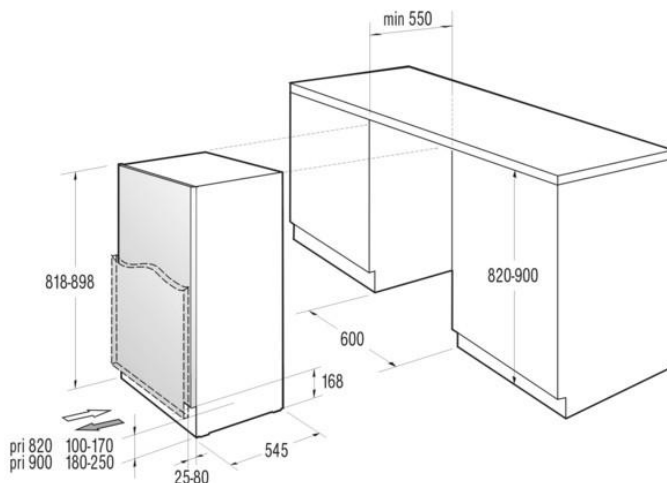

CENTRO CASALINGA

Gorenje Built In Larder Fridge

RIU6158W -189247

- Bottle trap
- 6 egg bins
- 1 Door shelves with lid in refrigerator door
- 2 tray-shelf in refrigerator door
- 1 crisper
- Adjustable feet
- Antibacterial protection
- Illuminated interior
- **Colour White**
- 5 Years Guarantee on Motor
- 3 Years Parts and Labour

A+ Class

Features

- Defrost process fridge section Automatic
- Number of Adjustable Shelves in fridge compartment 3
- Material of the shelves Glass
- Interior colour BK031; tinted bright grey-green, glossy
- Door hinge Right reversible
- Reversible door hinge
- Cover door installation system Fixed mounting

- Product type One door
- Built-in / Free-standing Built-under
- Door panel options Possible as extra
- Number of compressors 1
- Length of electrical supply cord (cm) 205,0 cm
- Total unit gross capacity (l) 144 l
- Total unit net capacity (l) 143 l
- Refrigerator Gross capacity (l) 144 l
- Number of independent cooling systems 1
- Net weight (kg) 35,0 kg
- Gross weight (kg) 37,0 kg
- Width (mm) 596 mm
- Height (mm) 820 mm
- Depth (mm) 545 mm
- Maximum niche width 600 mm
- Maximum niche height 900 mm
- Niche depth 550 mm