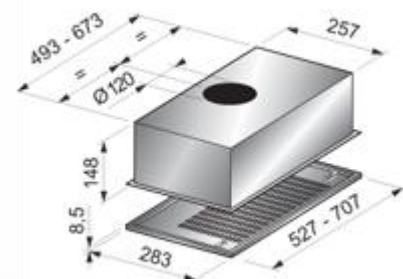

Technowind Built in Hood

Available in
Black, White or
Grey

Dimension 525-705 mm

-  Inox - White - Brown - Black
-  1 x 40 W Bulbs - 2 x 40 W Bulbs
-  Aluminium - Acrylic - Aluminium panels
-  120 mm

Main control

Slider

[3 Speeds](#)

Motor fan

2M

1M

336*

303**

215*