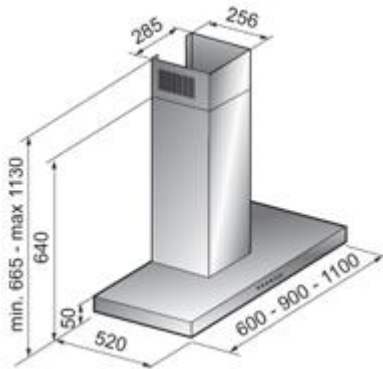

Technowind Dover Hood

Dimension 600 or 900mm

-  Inox - White
-  2 x 20 W Halogens
-  Aluminium panels
-  150-120 mm