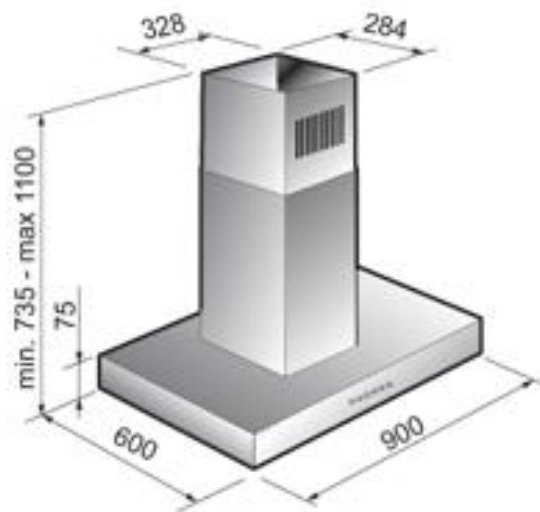

## Dimension 900mm

island Hood

Dimensions: 90 cm

Finish: Stainless

Lighting: 4 x 20 W Halogen

Grease filters: aluminum panels - Aluminum - Acrylic

Air outlet: 150-120 mm

Controls: Buttons

Features: 4 Speed  
Timer  
Booster

Suction capacity (m<sup>3</sup> / h): 628