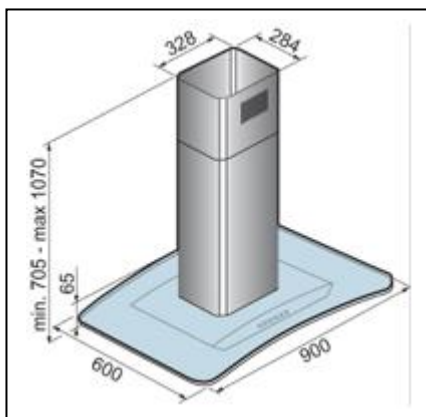

Tecnowind Island Mirage

Dimension 900mm

island Hood

Dimensions: 90 cm

Finish: Stainless & Glass

Lighting: 4 x 20 W Halogen

Grease filters: aluminum panels - Aluminum - Acrylic

Air outlet: 150-120 mm

Controls: Buttons

Features: 4 Speed

Timer

Booster

Suction capacity (m³ / h): 628