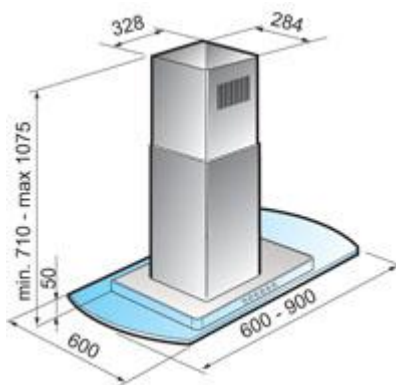

Technowind Island Quadra Hood

Dimension 900mm

island Hood

Dimensions: 90 cm

Finish: Stainless

Lighting: 4 x 20 W Halogen

Grease filters: aluminum panels - Aluminum - Acrylic

Air outlet: 150-120 mm

Controls: Buttons Mechanics

Features: 4 Speed

Suction capacity (m³ / h): 628