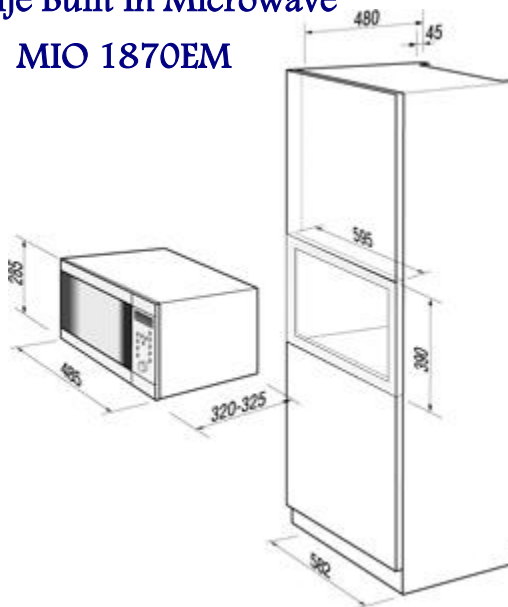

Gorenje Built In Microwave

MIO 1870EM

Features

Energy / Performance

- Easy to use
- Attractive design
- Stainless steel casing
- Stainless steel oven interior
- Removable glass plate
- Defrost function by time or weight
- Child lock

Technical characteristics/Dimensions >>>

Manual control

Oven volume 18 L

Microwave power 800 W

Number of power stages 5

Turntable diameter 24 cm

Dimensions (WxHxD) 48,4 x 28,5 x 32,3 cm

Cut Out dimensions (W x H x D) 30,5 x 21 x 30,5 cm

Net weight 18,6 kg

Glass

Rotating plate