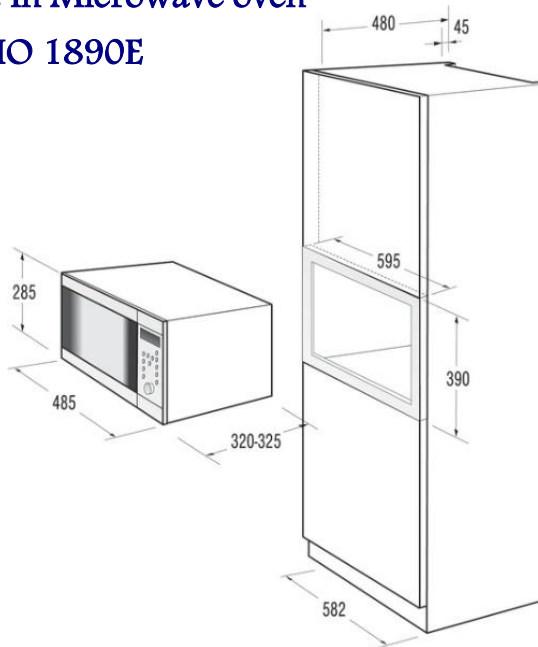

Gorenje Built In Microwave oven

MIO 1890E

WITH GRILL AND COMBI

Features

Energy / Performance

- Color / Material front **Stainless Steel**
- Stainless Steel Oven interior
- Microwave
- Grill
- Combination
- 18ltrs
- Grill 800w
- Microwave 100w
- Installation type **Built-in**
- Control panel material **Glass**
- Door Material **Glass**
- Energy input **Electricity**
- Current (A)/ Voltage (V)**230 V**
- Frequency (Hz)**50 Hz**
- **Supply cord 3 x 1.5**
- **2 Years Guarantee Parts and Labour**