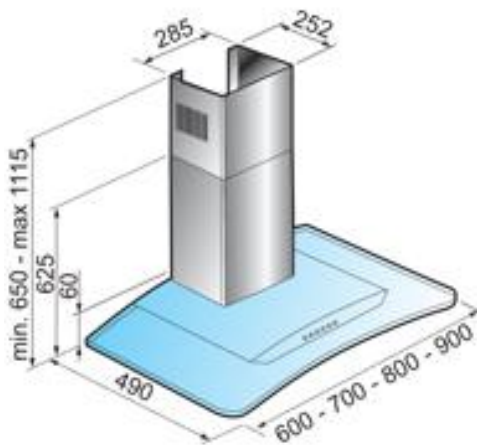

Technowind Mirage Hood

Dimension 600 or 900mm

-  Inox - White
-  2 x 20 W Halogens
-  Aluminium panels
-  150-120 mm