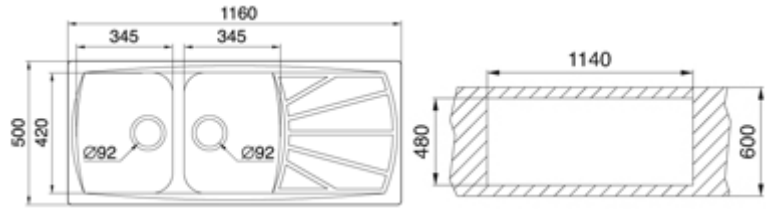

Pyramis Stainless Granite Sinks

2 Bowls 1 Drain

- 5 Years Guarantee
- Available in Left or Right Drain

1 and 1/2 Bowls 1 Drain

- 5 Years Guarantee
- Available in Left or Right Drain

1 Bowl 1 Drain

- 5 Years Guarantee
- Available in Left or Right Drain