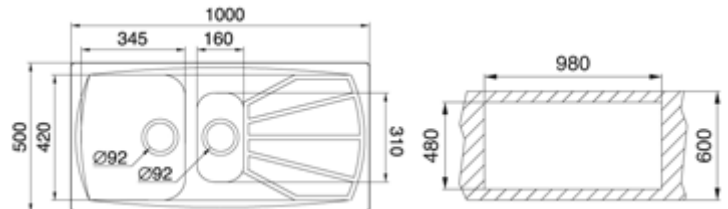

Pyramis Stainless Granite Sinks

2 Bowls 1 Drain

- 5 Years Guarantee
- Available in Left or Right Drain

1 and 1/2 Bowls 1 Drain

- 5 Years Guarantee
- Available in Left or Right Drain

1 Bowl 1 Drain

- 5 Years Guarantee
- Available in Left or Right Drain