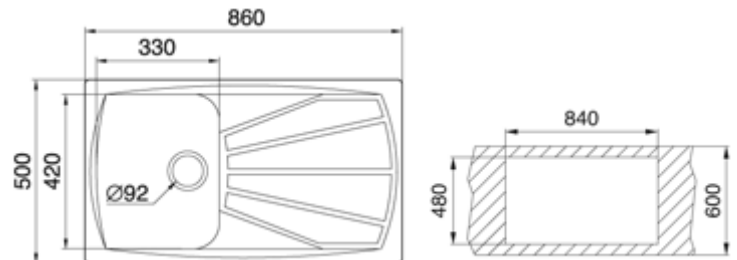

Pyramis Stainless Granite Sinks

2 Bowls 1 Drain

- 5 Years Guarantee
- Available in Left or Right Drain

1 and 1/2 Bowls 1 Drain

- 5 Years Guarantee
- Available in Left or Right Drain

1 Bowl 1 Drain

- 5 Years Guarantee
- Available in Left or Right Drain