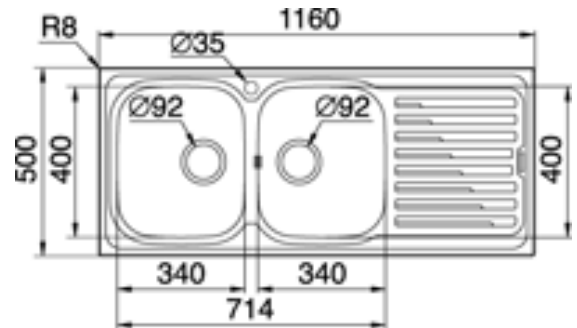

Pyramis Stainless Steel Sinks

2 Bowls 1 Drain

- 5 Years Guarantee
- Available in Left or Right Drain

1 and 1/2 Bowls 1 Drain

- 5 Years Guarantee
- Available in Left or Right Drain

1 Bowl 1 Drain

- 5 Years Guarantee
- Available in Left or Right Drain