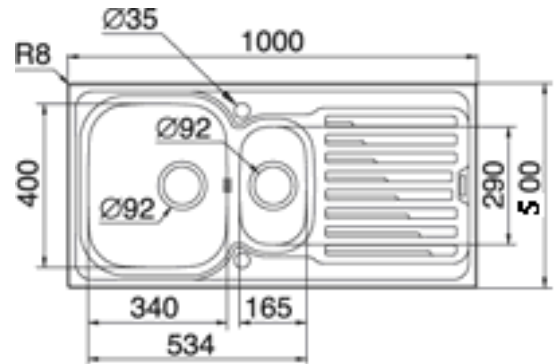

Pyramis Stainless Steel Sinks

2 Bowls 1 Drain

- 5 Years Guarantee
- Available in Left or Right Drain

1 and 1/2 Bowls 1 Drain

- 5 Years Guarantee
- Available in Left or Right Drain

1 Bowl 1 Drain

- 5 Years Guarantee
- Available in Left or Right Drain