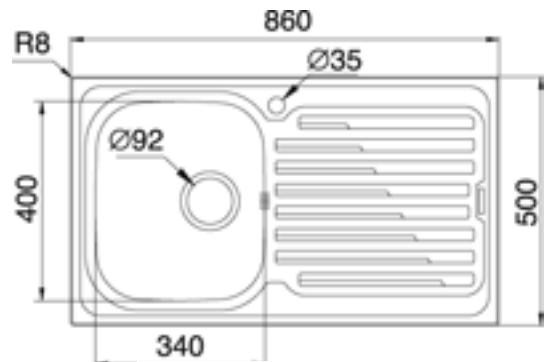

Pyramis Stainless Steel Sinks

2 Bowls 1 Drain

- 5 Years Guarantee
- Available in Left or Right Drain

1 and 1/2 Bowls 1 Drain

- 5 Years Guarantee
- Available in Left or Right Drain

1 Bowl 1 Drain

- 5 Years Guarantee
- Available in Left or Right Drain