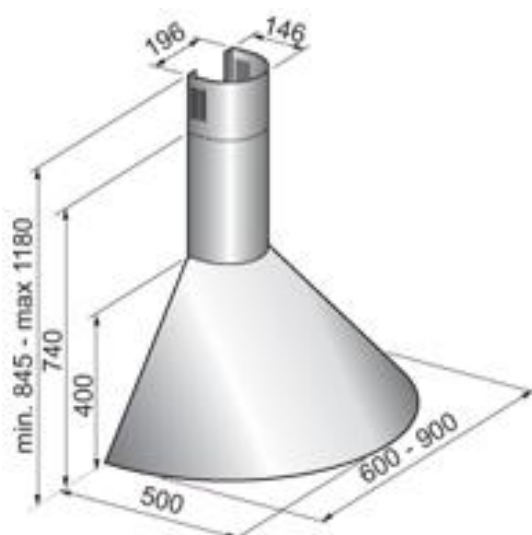

Technowind Tonda Hood

Dimension 60cm

-  Inox - White
-  2 x 20 W Halogens
-  Aluminium panels
-  120 mm