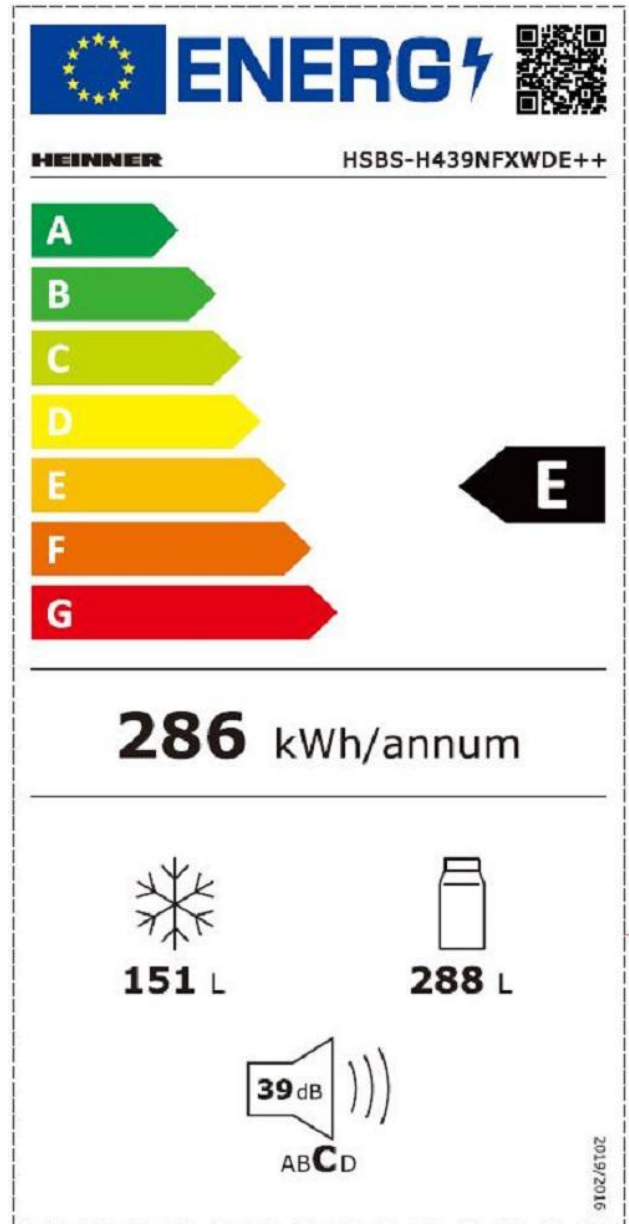

HEINNER

better times

 **Centro Casalinga**
efficiently yours.

SIDE BY SIDE NO FROST

HSBS-H439NFXWDE++

Features

General specifications

Cooling Type	No-frost
Number of doors	2
Defrost system	Automatic
Water dispenser	Yes
Display Type	Touch
Color:	Stainless steel
Energy class	E
Compressor Type	Invert
Freezer volume	151 L
Refrigerator volume	288 L
Total volume	439 L
Functions:	ECO Function, Super Freezing Function, Super Cooling Function, Door Open Alarm, Smart Function
Dimensions :	90 x 59.5 x 177 cm