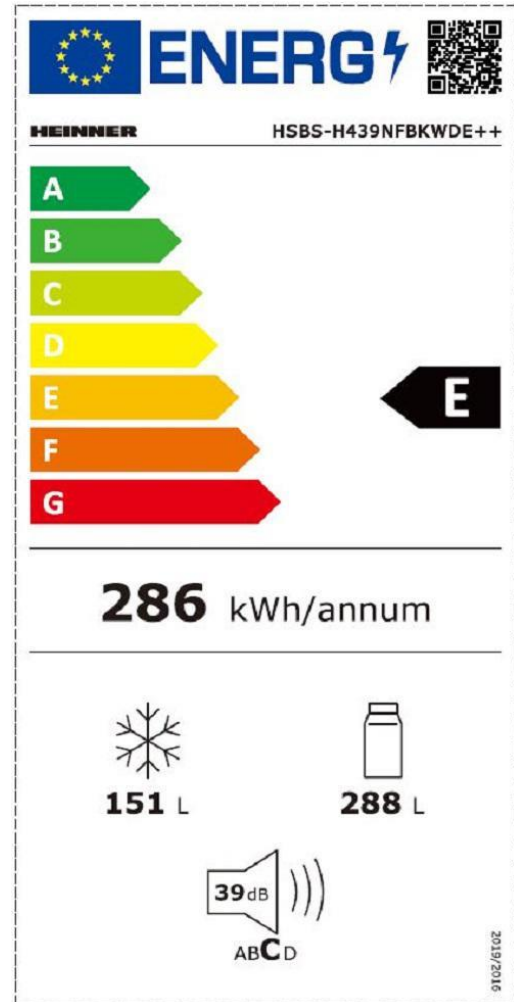

HEINNER

better times

 **Centro Casalinga**
efficiently yours.

SIDE BY SIDE WITH WATER DISPENSER

HSBS-H439NFBKWDE++

Features

General specifications

Cooling Type	No-frost
Number of doors	2
Defrost system	Automatic
Water dispenser	Yes
Display Type	Touch
Color	Black
Energy class	E
Compressor Type	Invert
Freezer volume	151 L
Refrigerator volume	288 L
Total volume	439 L
Functions:	ECO Function, Super Freezing Function, Super Cooling Function, Door Open Alarm, Smart Function
Dimensions :	90 x 59.5 x 177 cm