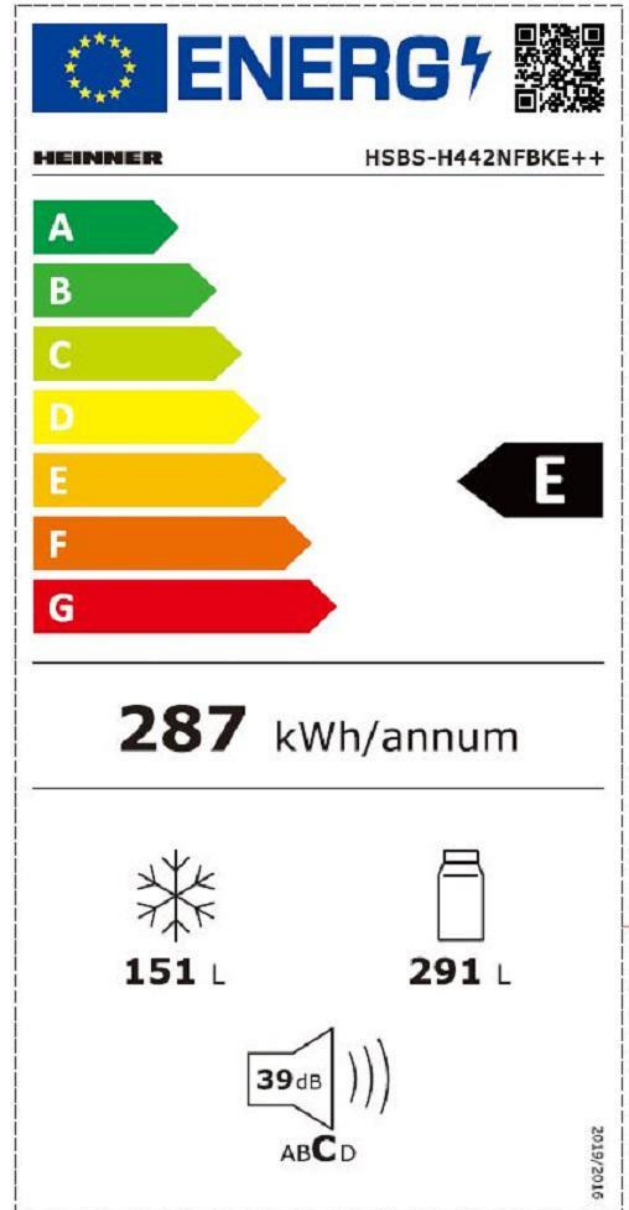

HEINNER

better times

 **Centro Casalinga**
efficiently yours.

SIDE BY SIDE

HSBS-H442NFBKE++

Features

General specifications

Cooling Type	No-frost
Number of doors	2
Defrost system	Automatic
Display Type	Touch
Color	Black
Refrigerator volume	291 L
Energy class	E
Compressor Type	Invert
Freezer volume	151 L
Total volume	442 L
Functions:	ECO Function, Super Freezing Function, Super Cooling Function, Door Open Alarm, Smart Function
Dimensions (WxDxH):	90.5 x 59.5 x 177cm